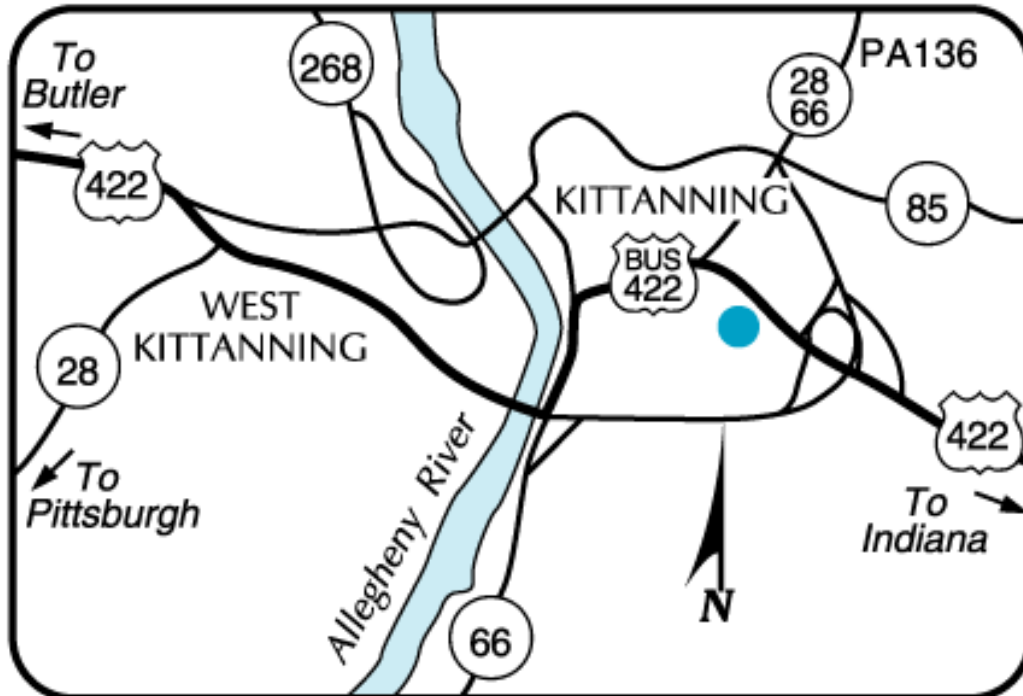

Rodeway Inn

RD 6, US 422 E.
Kittanning, PA, US, 16201
Phone: (724) 543-1100
Fax: (724) 543-1526

Local Map:

Directions to Our Hotel:

1 Mi. E. of Kittanning on US 422, E. of intersection of US 422, SR 66 & SR 28 (40 Mi. NE of Pittsburgh.)

Contact Information:

RD 6, US 422 E.
Kittanning, PA, US, 16201
Phone: (724) 543-1100
Fax: (724) 543-1526